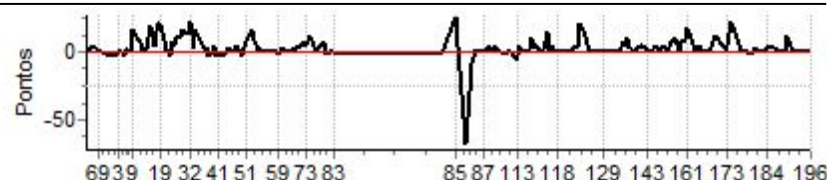

PC	Tp	Trc	DistPC	Ideal	Passagem	Pen	Erro	Pontos	NoPC	AtePC
191	Tmp	387	5.077	16:27:40	16:27:42	0	2s	+2	8°	6°
192	Tmp	390	0.622	16:29:45	16:29:46	0	1s	+1	7°	6°
193	Tmp	391	1.553	16:31:15	16:31:15	0	0s	0	3°	6°
194	Tmp	391	2.137	16:32:08	16:32:08	0	0s	0	2°	6°
195	Tmp	392	3.608	16:34:19	16:34:21	0	2s	+2	8°	6°
196	Tmp	393	4.425	16:35:37	16:35:37	0	0s	0	2°	6°

Num 46 Pen 0 PCZ 22 Total PP 640 Col. Final 6°

www.amigosdatriilha.com