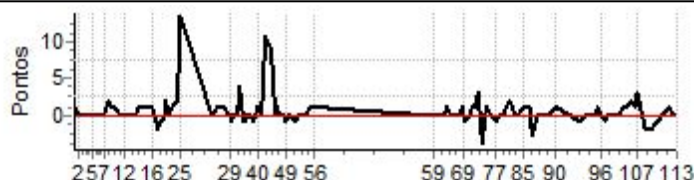

Num	8	Pen	0	PCZ	56	Total PP	59	Col. Final	6º

www.amigosdatriilha.com