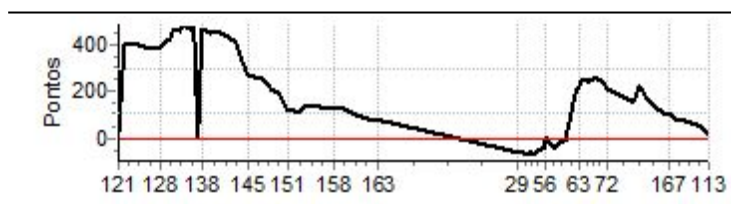

PC	Tp	Trc	DistPC	Ideal	Passagem	Pen	Erro	Pontos
70	Tmp	146	6.232	14:07:37	14:11:43	0	4m06s	+246
71	Tmp	148	6.694	14:08:29	14:12:26	0	3m57s	+237
72	Tmp	150	7.119	14:09:32	14:13:00	0	3m28s	+208
108	Tmp	163	2.901	14:17:38	14:20:18	0	2m40s	+160
109	Tmp	164	3.902	14:19:36	14:23:26	0	3m50s	+230
164	Tmp	165	5.070	14:22:27	14:25:15	0	2m48s	+168
165	Tmp	166	6.338	14:24:45	14:26:58	0	2m13s	+133
166	Tmp	171	0.658	14:27:57	14:29:43	0	1m46s	+106
167	Tmp	173	1.930	14:29:46	14:31:28	0	1m42s	+102
168	Tmp	173	2.876	14:31:11	14:32:36	0	1m25s	+85
169	Tmp	174	3.680	14:32:17	14:33:38	0	1m21s	+81
170	Tmp	176	4.708	14:34:02	14:35:23	0	1m21s	+81
110	Tmp	182	2.231	14:39:54	14:40:47	0	53s	+53
111	Tmp	184	2.775	14:40:51	14:41:22	0	31s	+31
112	Tmp	184	3.345	14:41:42	14:42:03	0	21s	+21
113	Tmp	185	3.749	14:42:24	14:42:43	0	19s	+19

Num	68	Pen	0	PCZ	0	Total PP	14105	Col. Final	9º

www.amigosdatriilha.com