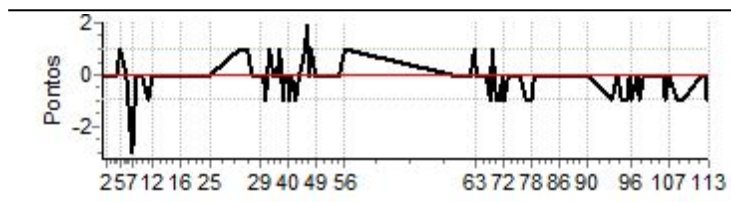

Num	3	Pen	0	PCZ	79	Total PP	27	Col. Final	1º

www.amigosdatriilha.com