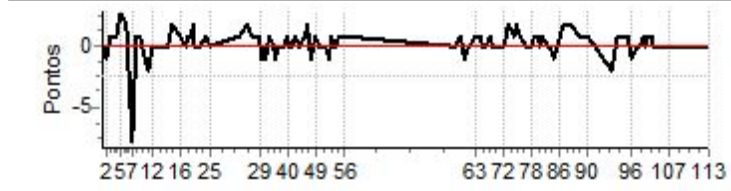

Num	1	Pen	0	PCZ	52	Total PP	63	Col. Final	7º

www.amigosdatriilha.com